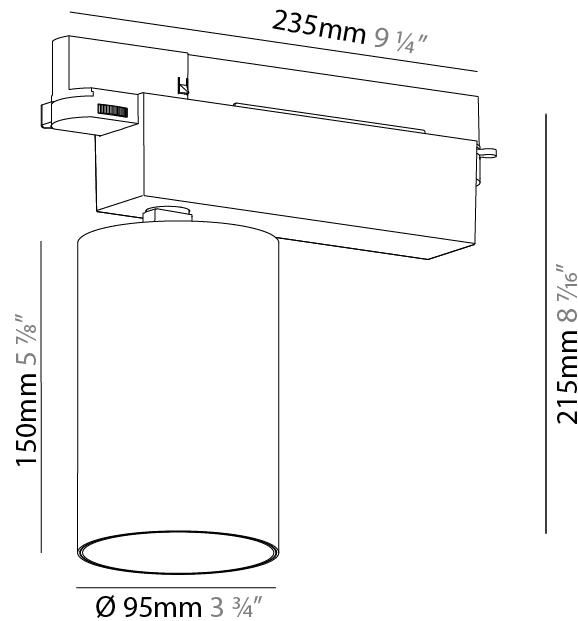

GENERAL

Series: Centriq
 Subseries: Centriq 95
 Brand: Prolicht
 Division: Architectural
 Mounting Type: Track
 Mounting Location: Ceiling
 Subcategory: Spots

PHYSICAL

Shape: Cylinder
 Diameter (mm): 95
 Diameter (in): 3 3/4
 Length (mm): 235
 Length (in): 9 1/4
 Height (mm): 150
 Height (in): 5 7/8
 Light Distribution: Adjustable / Direct
 Weight (kg): 1.495
 Weight (lbs): 3.3
 Fixture Finish: SSR / BKV / CWI / CRY / HAB / UFT / ITA / RUA / FTG / MYG / LOD / PUS / FRO / FUP / KIA / POP / BLS / SPG / MEY / GOH / GUM / CHC / COM / ABZ / JAG / OBR / MOS / ROR
 Fixture Material: Aluminum

OPTICAL

Reflector: 18 / 26 / 40
 Adjustability: Rotational 340°; Tilt 90°
 Upon Request: Special Beam Angles

RATINGS AND CERTIFICATIONS

Certified By: Certified for North American Standards
 IP rating: IP20

GENERAL

Series: Centriq
 Subseries: Centriq 95
 Brand: Prolicht
 Division: Architectural
 Mounting Type: Track
 Mounting Location: Ceiling
 Subcategory: Spots

PHYSICAL

Shape: Cylinder
 Diameter (mm): 95
 Diameter (in): 3 3/4
 Length (mm): 235
 Length (in): 9 1/4
 Height (mm): 150
 Height (in): 5 7/8
 Light Distribution: Adjustable / Direct
 Weight (kg): 1.4
 Weight (lbs): 3.08
 Fixture Finish: SSR / BKV / CWI / CRY / HAB / UFT / ITA / RUA / FTG / MYG / LOD / PUS / FRO / FUP / KIA / POP / BLS / SPG / MEY / GOH / GUM / CHC / COM / ABZ / JAG / OBR / MOS / ROR
 Fixture Material: Aluminum